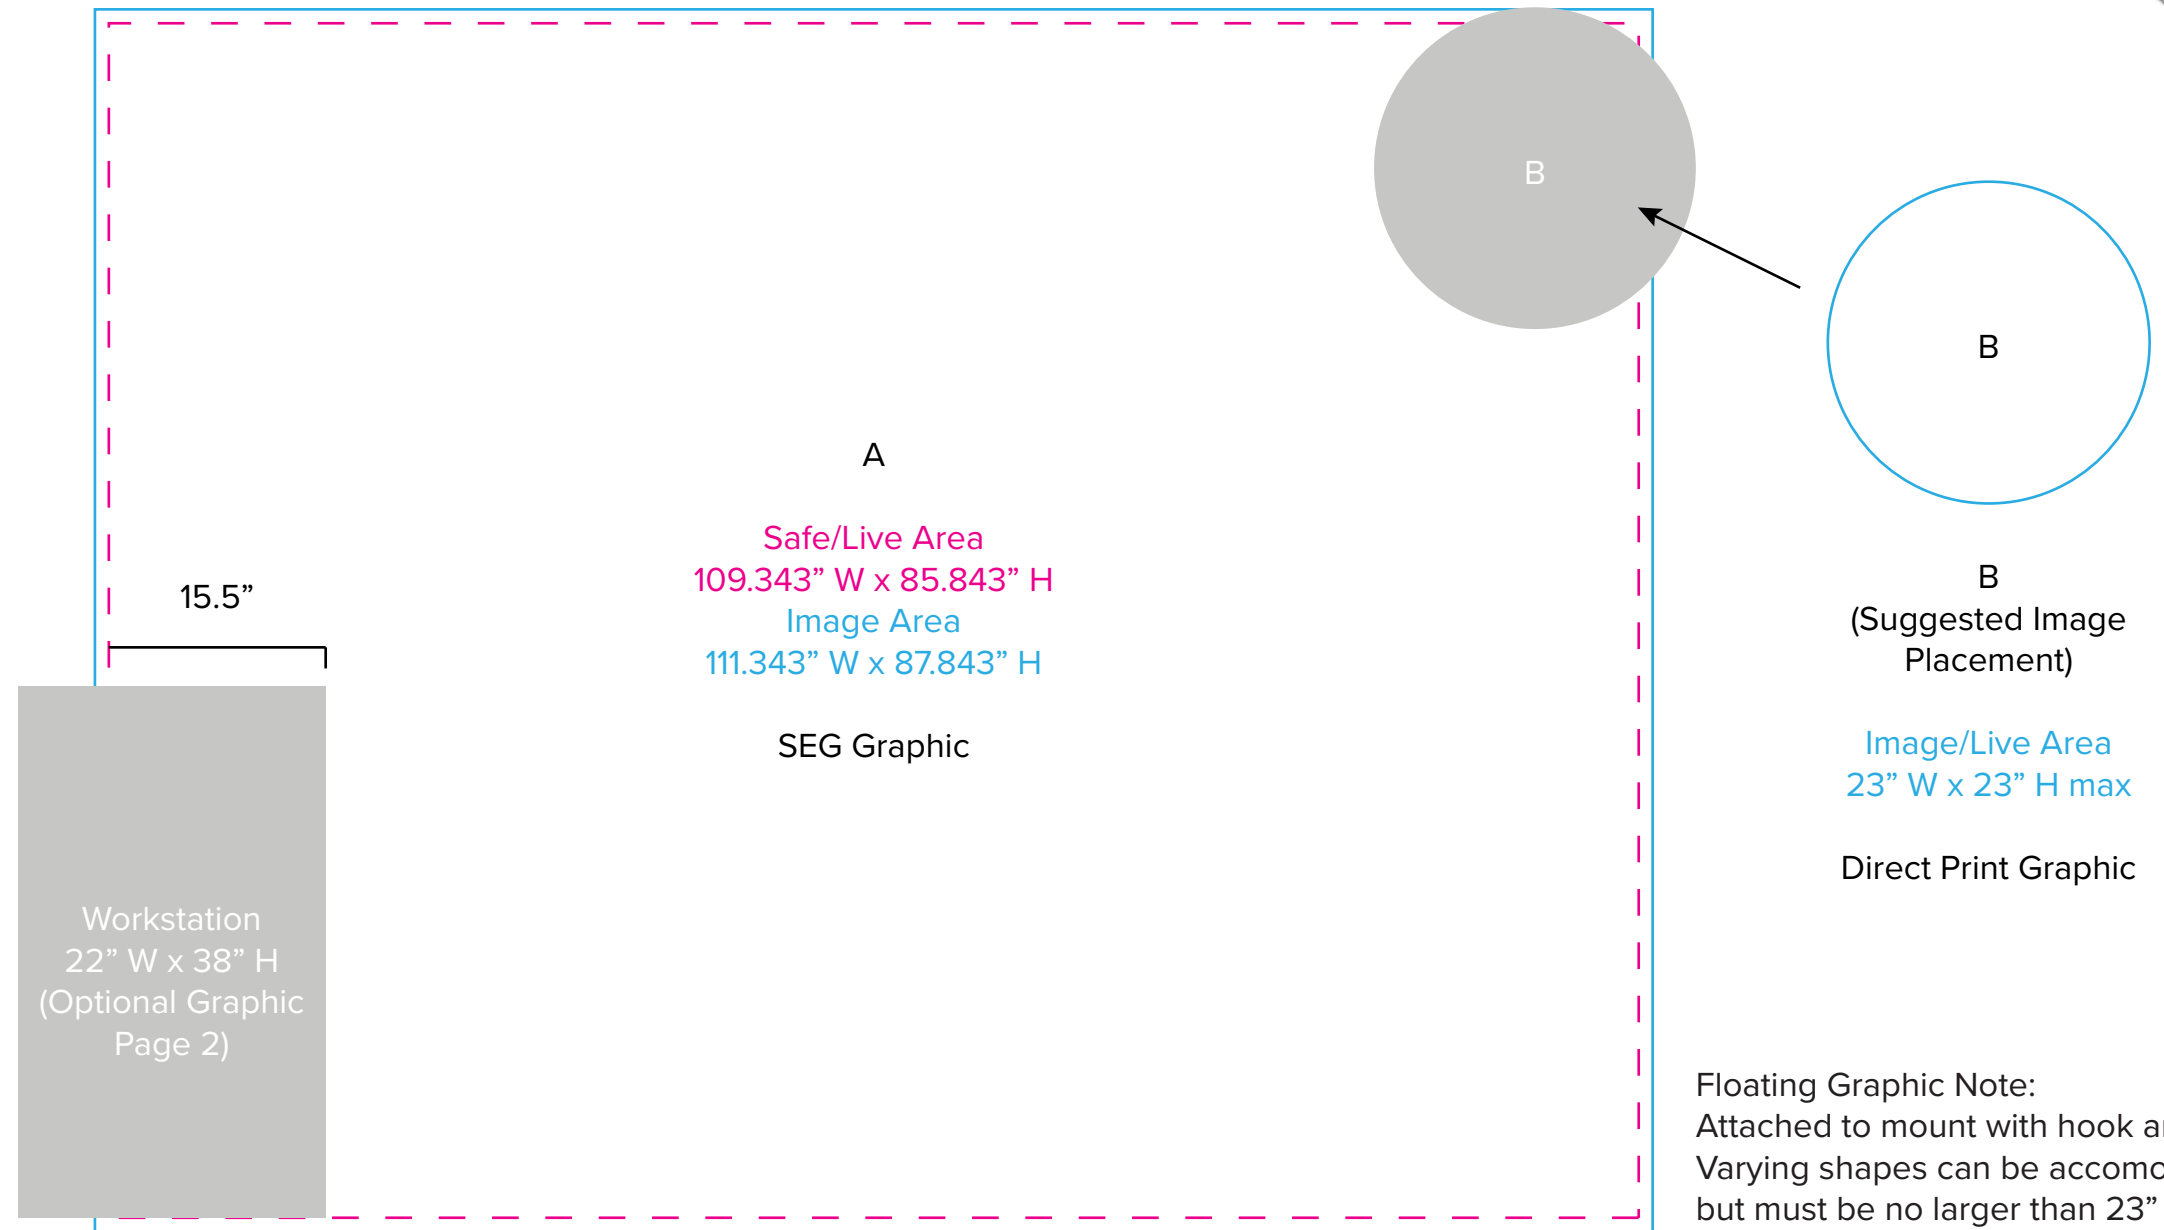

Graphic Template  
 10 x 10 Inline Exhibit  
 Backwall with Flat, Rectangular Panel  
 & Floating Graphic – SEG Graphic, Direct Print Graphic

NOTE: All Raster Art (jpg, tiff,psd, png, etc.) must be at least 100 dpi at print size.  
 Standard kits are often customized. Please check with Customer Service to ensure that this template matches your specific job.

Graphic Template  
Portable Counter – Vinyl Graphic

C  
Image Area  
23.5" W x 37.5" H  
Vinyl Graphic

NOTE: All Raster Art (jpg, tiff,psd, png, etc.) must be at least 100 dpi at print size.  
Standard kits are often customized. Please check with Customer Service to ensure that this template matches your specific job.

Graphic Template  
Backwall Workstation Countertops – Vinyl Graphic  
Graphics **NOT** included in base price. Please request pricing.

NOTE: All Raster Art (jpg, tiff,psd, png, etc.) must be at least 100 dpi at print size.  
Standard kits are often customized. Please check with Customer Service to ensure that this template matches your specific job.