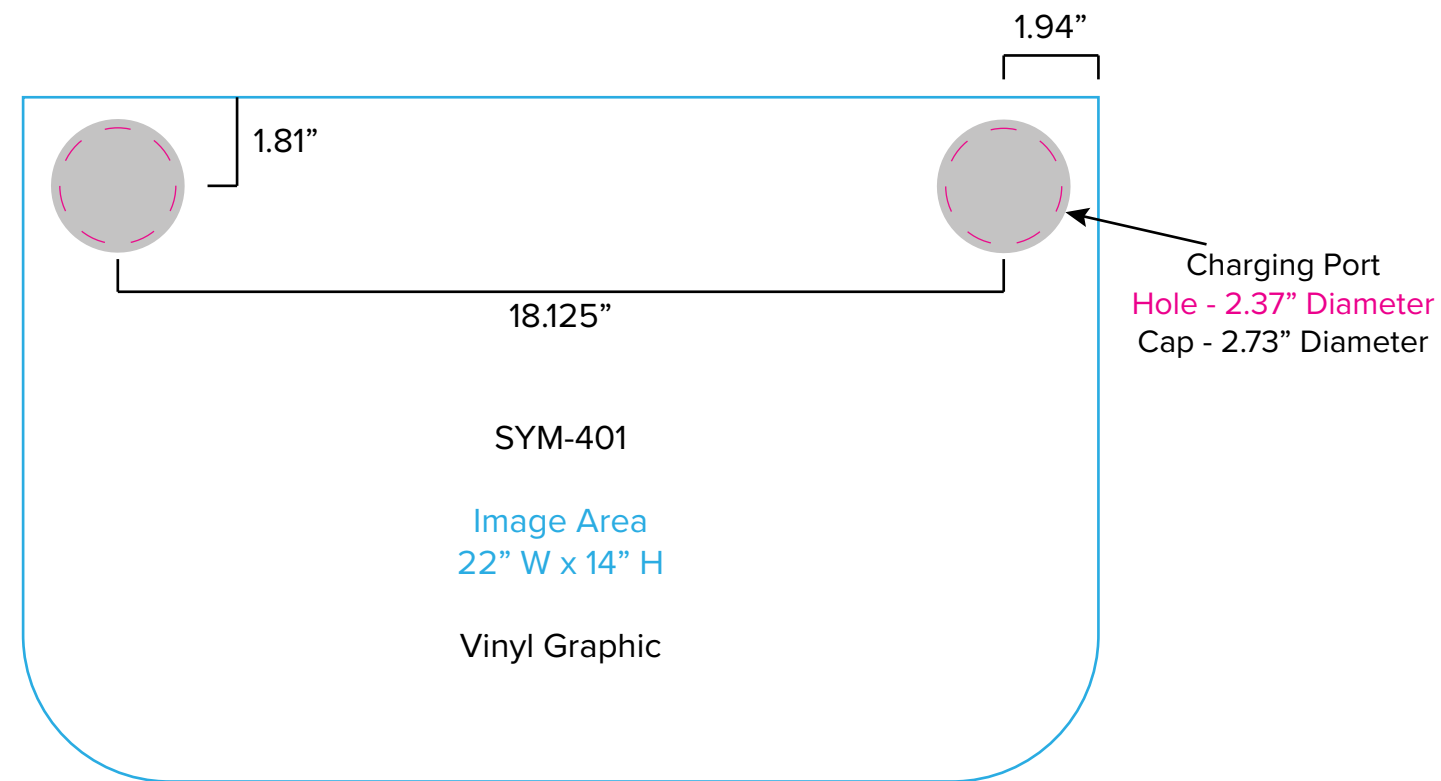

Graphic Template  
 10 x 10 Inline Exhibit  
 Backwall with Flat, Rectangular Panel  
 & Floating Graphic – SEG Graphic, Direct Print Graphic

NOTE: All Raster Art (jpg, tiff,psd, png, etc.) must be at least 100 dpi at print size.  
 Standard kits are often customized. Please check with Customer Service to ensure that this template matches your specific job.

Graphic Template  
Portable Counter – Vinyl Graphic

C  
Image Area  
23.5" W x 37.5" H  
Vinyl Graphic

NOTE: All Raster Art (jpg, tiff,psd, png, etc.) must be at least 100 dpi at print size.  
Standard kits are often customized. Please check with Customer Service to ensure that this template matches your specific job.

Graphic Template  
Backwall Workstation Countertops – Vinyl Graphic  
Graphics **NOT** included in base price. Please request pricing.

NOTE: All Raster Art (jpg, tiff,psd, png, etc.) must be at least 100 dpi at print size.  
Standard kits are often customized. Please check with Customer Service to ensure that this template matches your specific job.