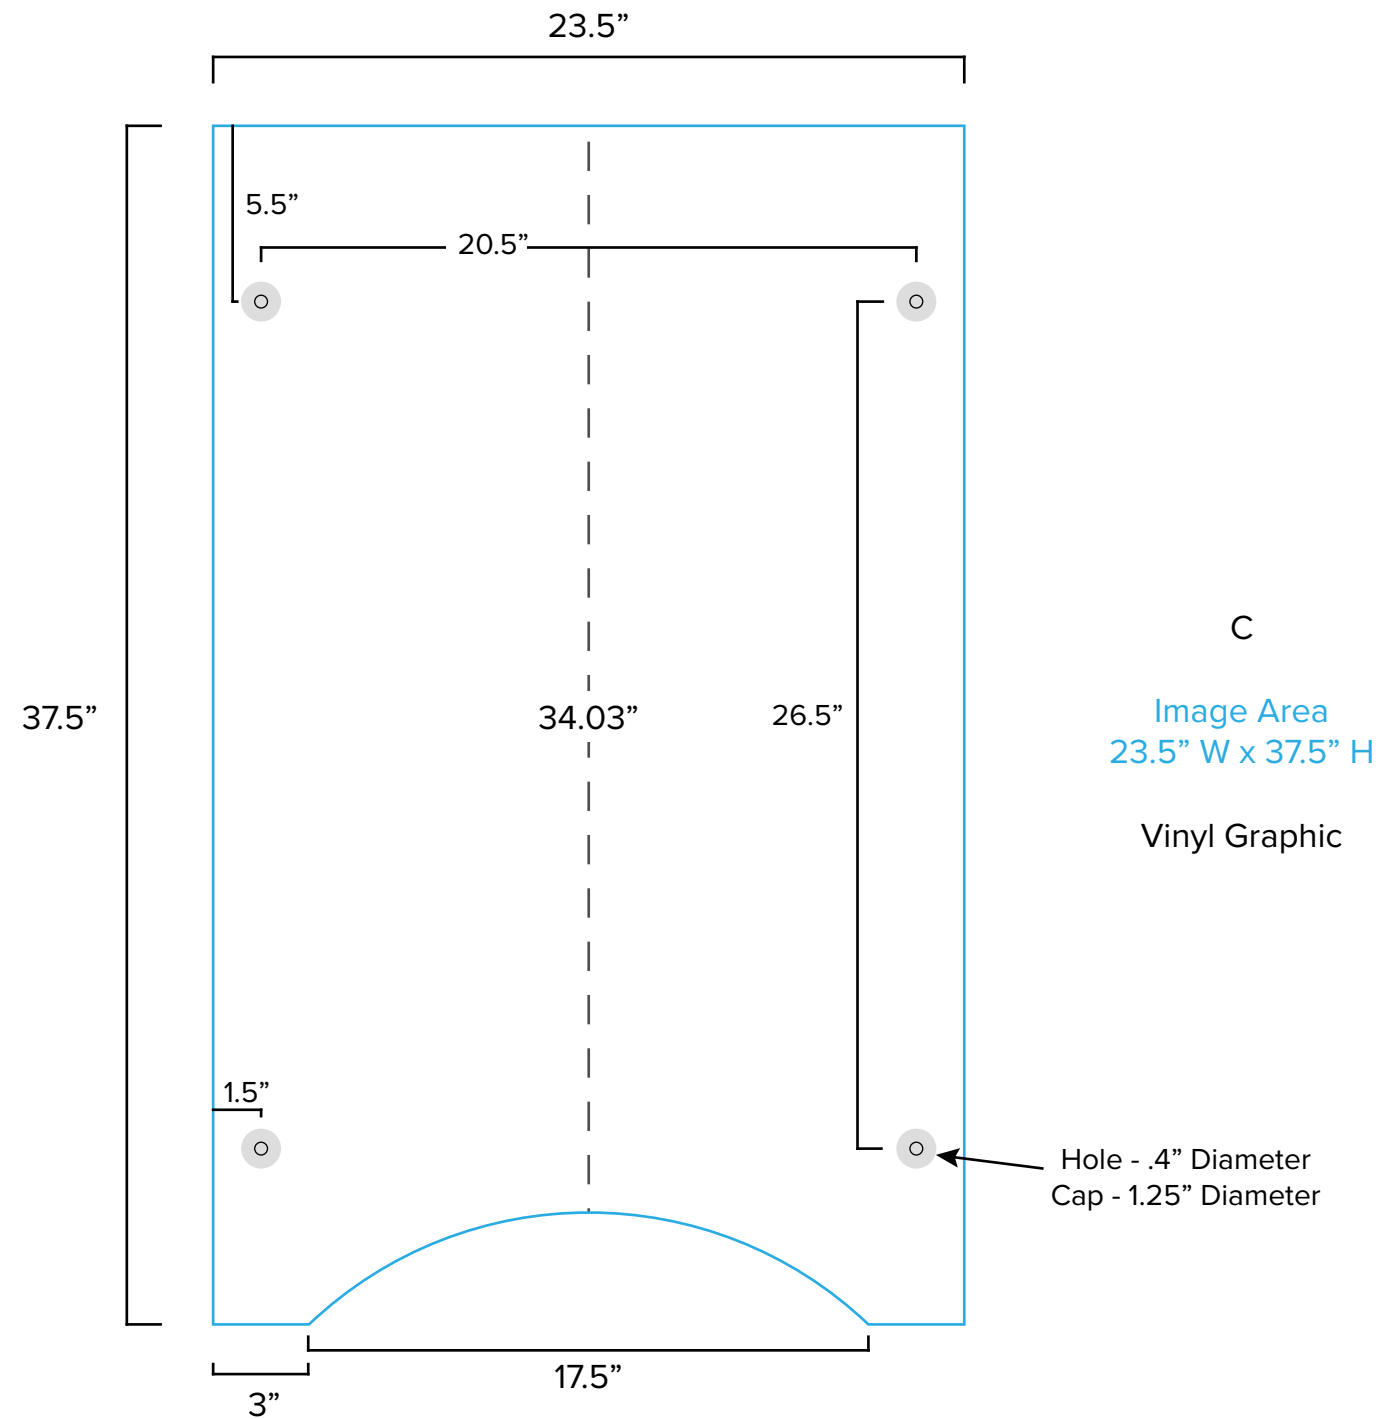

Graphic Template  
 10 x 10 Inline Exhibit  
 Backwall with Flat, Rectangular Panel  
 & Floating Graphic – SEG Graphic, Direct Print Graphic

NOTE: All Raster Art (jpg, tiff,psd, png, etc.) must be at least 100 dpi at print size.  
 Standard kits are often customized. Please check with Customer Service to ensure that this template matches your specific job.

Graphic Template  
Portable Counter – Vinyl Graphic

C  
Image Area  
23.5" W x 37.5" H  
Vinyl Graphic

NOTE: All Raster Art (jpg, tiff,psd, png, etc.) must be at least 100 dpi at print size.  
Standard kits are often customized. Please check with Customer Service to ensure that this template matches your specific job.

Graphic Template  
Backwall Workstation Countertops – Vinyl Graphic  
Graphics **NOT** included in base price. Please request pricing.

NOTE: All Raster Art (jpg, tiff,psd, png, etc.) must be at least 100 dpi at print size.  
Standard kits are often customized. Please check with Customer Service to ensure that this template matches your specific job.